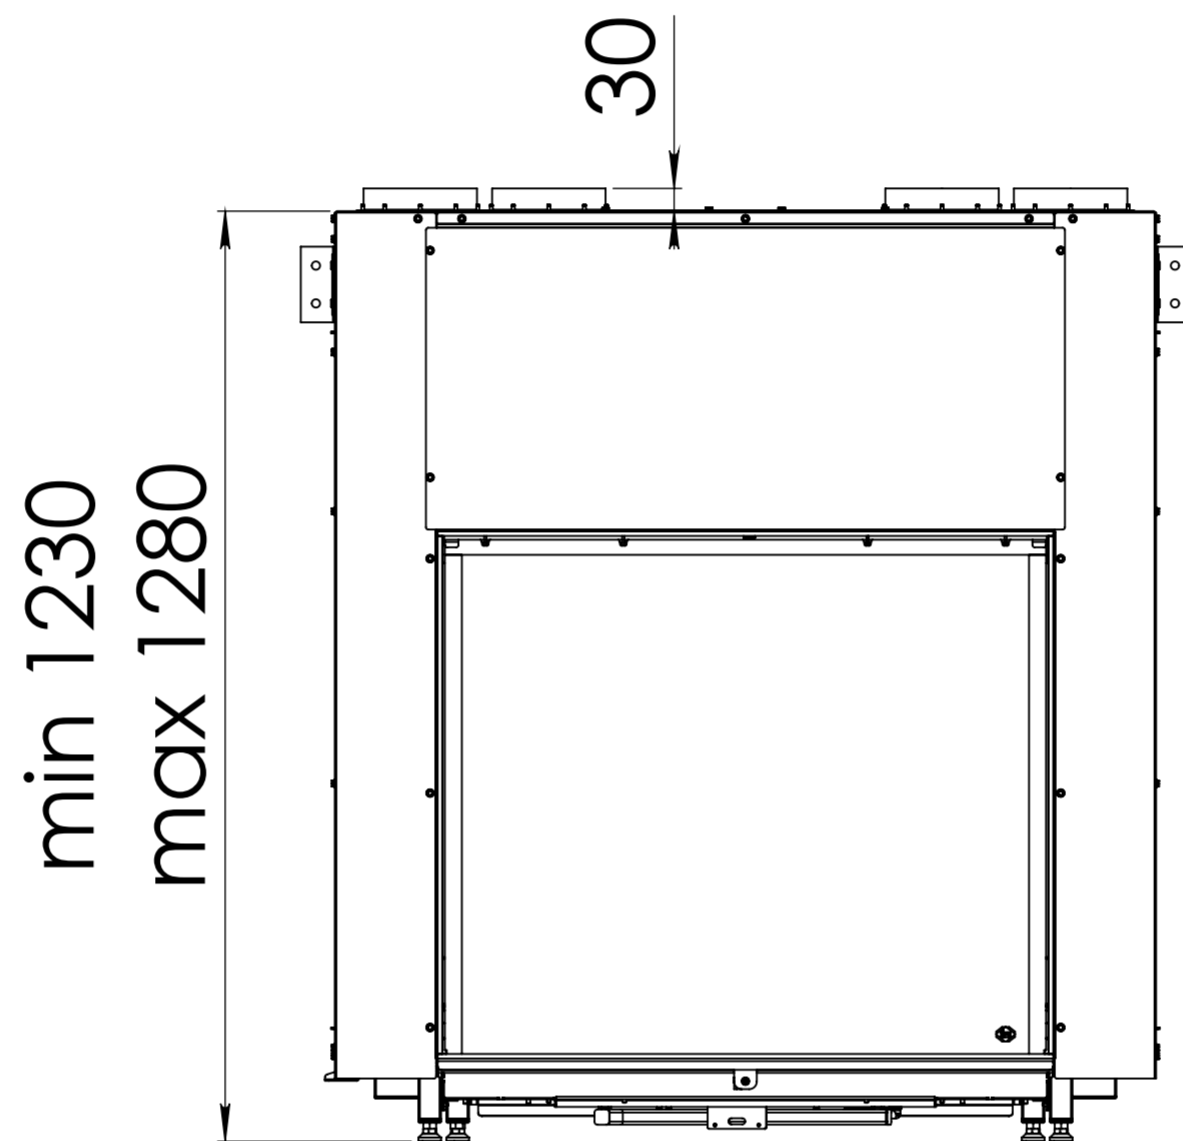

38C-2159/2

Maestro 75

Maestro 75 convectionbox