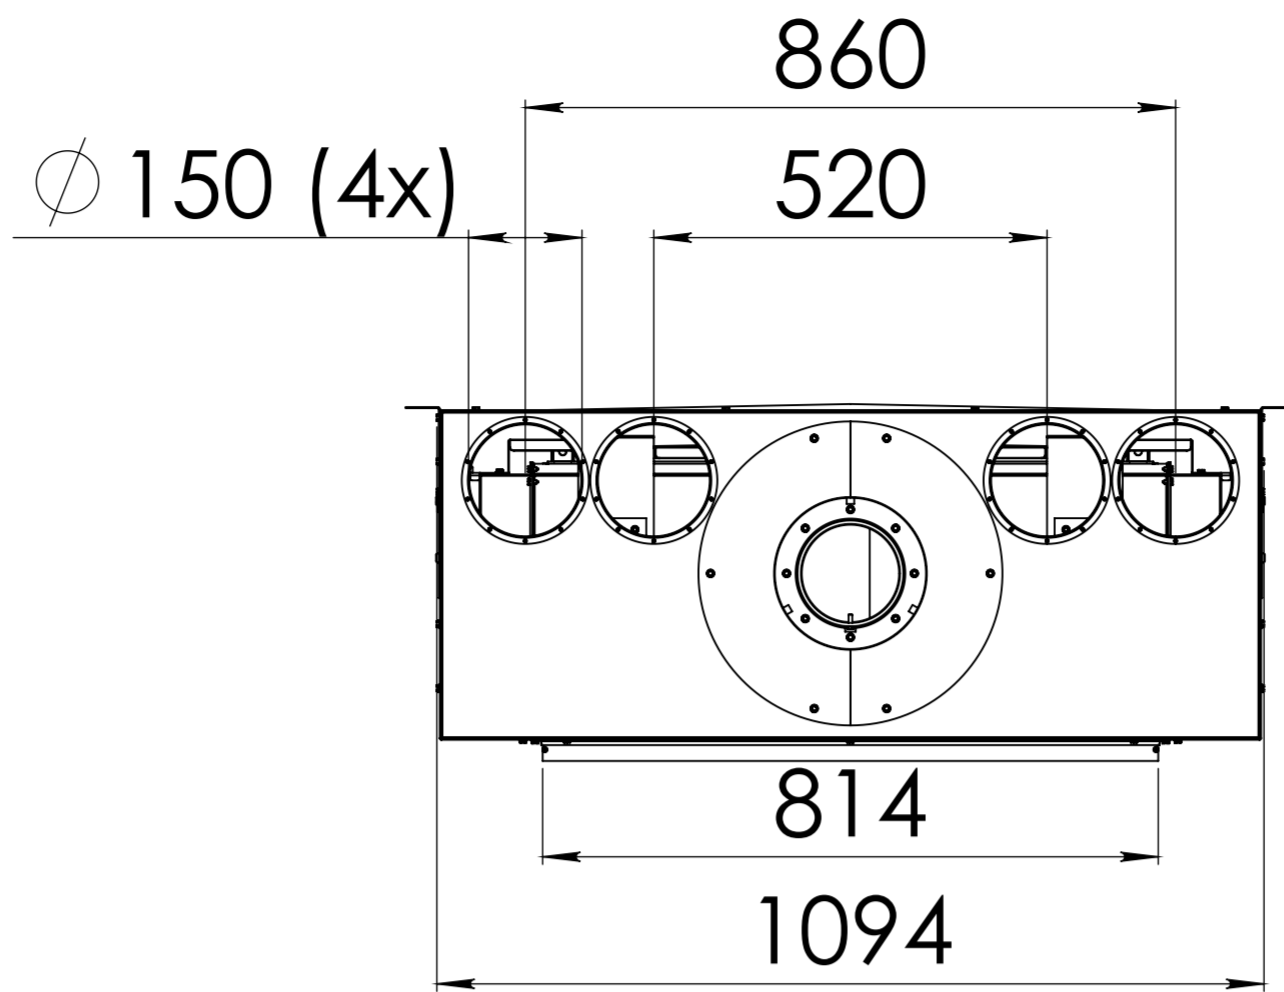

38C-2159/2

Maestro 75

Maestro 75 convectionbox